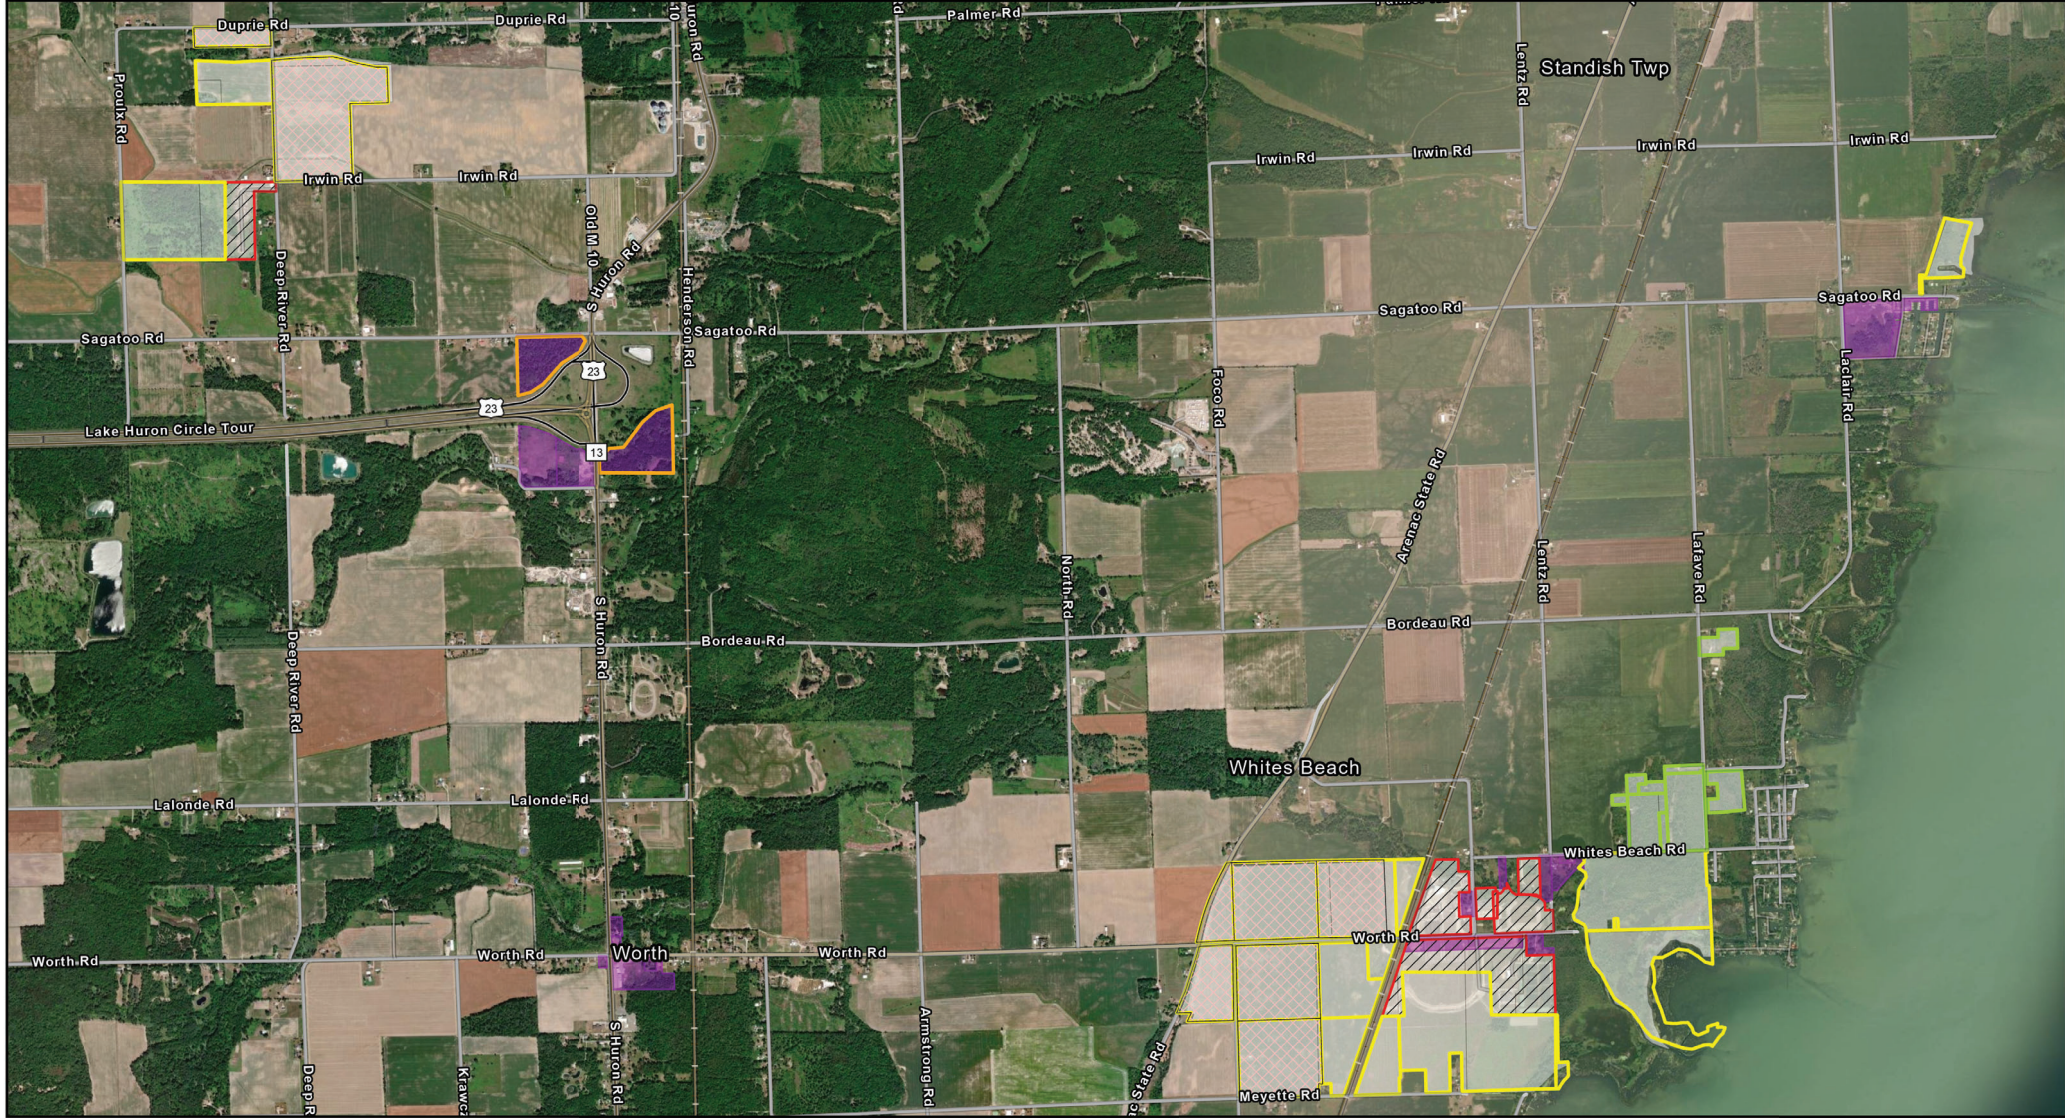

EXHIBIT F– Arenac County Open Lands Bow and Gun Season

0 500 1,000 2,000 3,000 4,000 Feet

SCIT Parcels	Hunting Zones	
Land In Trust	No Hunting	Open MI Permit
Non Trust	Open	Bow & Shotgun
	Farm Leased	Farm Leased

(*Permission required until harvest)

Deer Season 2022 (Nov.1st - Feb.1st) SCIT Members Hunting Areas Saganing

N

The Saginaw Chippewa Indian Tribe makes no warranty expressed or implied, regarding the accuracy, completeness or usefulness of the information presented. Users of this information assume all liability of its fitness for a particular use.

Source: SCIT_Delta 2023